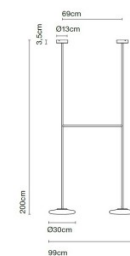

The Ihana pendant lamp is available with the choice of either 2 or 3 lights and 3 height measurements, 100cm, 150cm or 200cm so you can find the right function for your space. The pendant sits fixed in the ceiling and produces an effective and warm glow, perfect for ambience and as a main light. Use in homes, professional spaces and work interiors for a chic and stylish look that will remain contemporary.

PRODUCT SPECIFICATION

Light Source: (2 x or 3 x) 11.5W, 2700K, 1066 lumens

IP Code: 20

Dimming: Dimmable via mains phase dimming.

Dimensions: **2 Lights:**
Shade: Ø30cm
Width: 99cm
Ceiling Canopy: Ø13cm

3 Lights:
Shade: Ø30cm
Width: 168cm
Ceiling Canopy: Ø13cm

100cm or 150cm or 200cm height

Ihana x2 100

Ihana x2 150

Ihana x2 200

Ihana x3 100

Ihana x3 150

Ihana x3 200

For all sales and technical enquiries, please contact: