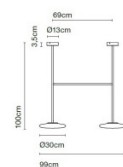

The Ihana pendant lamp is available with the choice of either 2 or 3 lights and 3 height measurements, 100cm, 150cm or 200cm so you can find the right function for your space. The pendant sits fixed in the ceiling and produces an effective and warm glow, perfect for ambience and as a main light. Use in homes, professional spaces and work interiors for a chic and stylish look that will remain contemporary.

PRODUCT SPECIFICATION

Light Source: (2 x or 3 x) 11.5W, 2700K, 1066 lumens

IP Code: 20

Dimming: Dimmable via mains phase dimming.

Dimensions: **2 Lights:**
Shade: Ø30cm
Width: 99cm
Ceiling Canopy: Ø13cm

3 Lights:
Shade: Ø30cm
Width: 168cm
Ceiling Canopy: Ø13cm

100cm or 150cm or 200cm height

Ihana x2 100

Ihana x2 150

Ihana x2 200

Ihana x3 100

Ihana x3 150

Ihana x3 200

For all sales and technical enquiries, please contact: