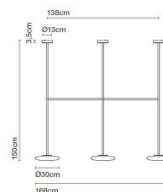

The Ihana pendant lamp is available with the choice of either 2 or 3 lights and 3 height measurements, 100cm, 150cm or 200cm so you can find the right function for your space. The pendant sits fixed in the ceiling and produces an effective and warm glow, perfect for ambience and as a main light. Use in homes, professional spaces and work interiors for a chic and stylish look that will remain contemporary.

PRODUCT SPECIFICATION

Light Source: (2 x or 3 x) 11.5W, 2700K, 1066 lumens

IP Code: 20

Dimming: Dimmable via mains phase dimming.

Dimensions: **2 Lights:**
Shade: Ø30cm
Width: 99cm
Ceiling Canopy: Ø13cm

3 Lights:
Shade: Ø30cm
Width: 168cm
Ceiling Canopy: Ø13cm

100cm or 150cm or 200cm height

Ihana x2 100

Ihana x2 150

Ihana x2 200

Ihana x3 100

Ihana x3 150

Ihana x3 200

For all sales and technical enquiries, please contact: