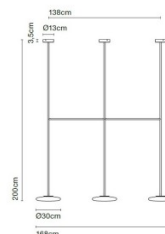

The Ihana pendant lamp is available with the choice of either 2 or 3 lights and 3 height measurements, 100cm, 150cm or 200cm so you can find the right function for your space. The pendant sits fixed in the ceiling and produces an effective and warm glow, perfect for ambience and as a main light. Use in homes, professional spaces and work interiors for a chic and stylish look that will remain contemporary.

PRODUCT SPECIFICATION

Light Source: (2 x or 3 x) 11.5W, 2700K, 1066 lumens

IP Code: 20

Dimming: Dimmable via mains phase dimming.

Dimensions: **2 Lights:**
Shade: Ø30cm
Width: 99cm
Ceiling Canopy: Ø13cm

3 Lights:
Shade: Ø30cm
Width: 168cm
Ceiling Canopy: Ø13cm

100cm or 150cm or 200cm height

Ihana x2 100

Ihana x2 150

Ihana x2 200

Ihana x3 100

Ihana x3 150

Ihana x3 200

For all sales and technical enquiries, please contact: