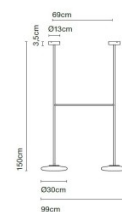

The Ihana pendant lamp is available with the choice of either 2 or 3 lights and 3 height measurements, 100cm, 150cm or 200cm so you can find the right function for your space. The pendant sits fixed in the ceiling and produces an effective and warm glow, perfect for ambience and as a main light. Use in homes, professional spaces and work interiors for a chic and stylish look that will remain contemporary.

PRODUCT SPECIFICATION

Light Source: (2 x or 3 x) 11.5W, 2700K, 1066 lumens

IP Code: 20

Dimming: Dimmable via mains phase dimming.

Dimensions: **2 Lights:**
Shade: Ø30cm
Width: 99cm
Ceiling Canopy: Ø13cm

3 Lights:
Shade: Ø30cm
Width: 168cm
Ceiling Canopy: Ø13cm

100cm or 150cm or 200cm height

Ihana x2 100

Ihana x2 150

Ihana x2 200

Ihana x3 100

Ihana x3 150

Ihana x3 200

For all sales and technical enquiries, please contact: