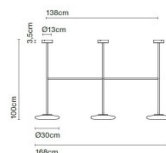

The Ihana pendant lamp is available with the choice of either 2 or 3 lights and 3 height measurements, 100cm, 150cm or 200cm so you can find the right function for your space. The pendant sits fixed in the ceiling and produces an effective and warm glow, perfect for ambience and as a main light. Use in homes, professional spaces and work interiors for a chic and stylish look that will remain contemporary.

PRODUCT SPECIFICATION

Light Source: (2 x or 3 x) 11.5W, 2700K, 1066 lumens

IP Code: 20

Dimming: Dimmable via mains phase dimming.

Dimensions: **2 Lights:**
Shade: Ø30cm
Width: 99cm
Ceiling Canopy: Ø13cm

3 Lights:
Shade: Ø30cm
Width: 168cm
Ceiling Canopy: Ø13cm

100cm or 150cm or 200cm height

Ihana x2 100

Ihana x2 150

Ihana x2 200

Ihana x3 100

Ihana x3 150

Ihana x3 200

For all sales and technical enquiries, please contact: