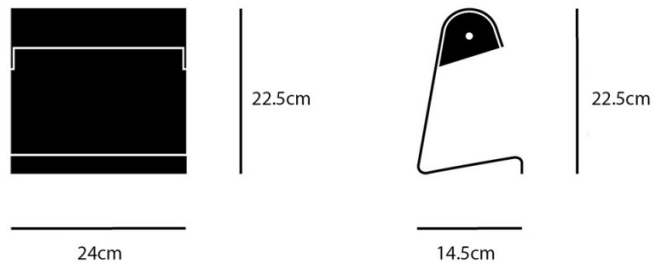

PRODUCT SPECIFICATION

- Light Source:** 1 x Max 12W E14 Frosted Osram Candle (Included)
- IP Code:** 20
- Dimming:** In line on/off switch included on cable.
- Dimensions:** Width: 24cm
Height: 22.5cm
Depth: 14.5cm
Cable Length: 250cm