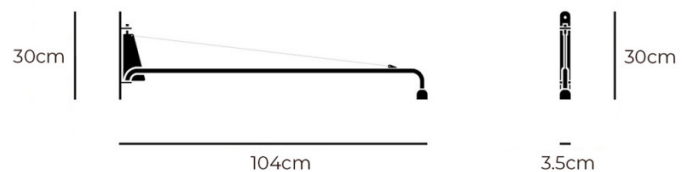

An iconic design, the Petite Potence Wall Light is available in a range of colours, allowing you to find the right match for your design scheme. The design is also perfect for smaller interiors and works well as both an atmospheric and reading/task light. To add further to the luminaire's functionality, the Petite Potence is dimmable with an included dimmable light bulb and dimmer switch.

Dimensions: Depth from wall: 104cm
Wall bracket height: 30cm
Cable Length: 395cm

For all sales and technical enquiries, please contact:

+44 (0)114 263 4266

info@davidvillagelighting.co.uk

www.davidvillagelighting.co.uk