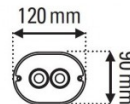

PRODUCT SPECIFICATION

Light Source: 1 x max 23W E27 LED (excluded)

IP Code: 20

Dimming: Dimmable via mains phase dimming

Dimensions: **Large** - Ø26cm, H 21.6cm
Extra Large - Ø32cm, H 23cm

12cm ceiling canopy width
9cm ceiling canopy length
300cm max. cable length