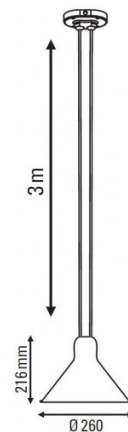

PRODUCT SPECIFICATION

Light Source: 1 x max 23W E27 LED (excluded)

IP Code: 20

Dimming: Dimmable via mains phase dimming

Dimensions: **Large** - Ø26cm, H 21.6cm
Extra Large - Ø32cm, H 23cm

12cm ceiling canopy width
9cm ceiling canopy length
300cm max. cable length

Large