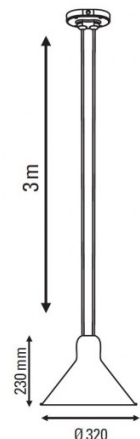

Extra Large