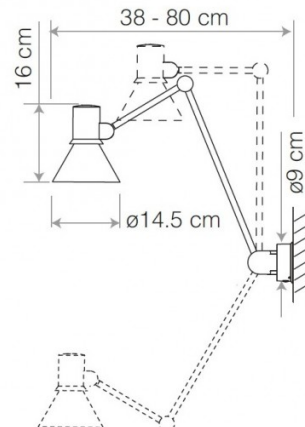

## PRODUCT SPECIFICATION

**Light Source:** 1 x max 6W E27 LED (included)

**IP Code:** 20

**Dimming:** Integrated on/off switch on the product

**Dimensions:** Ø14.5cm shade  
16cm shade height  
80cm max. reach  
Ø9cm wall base  
250cm cable length