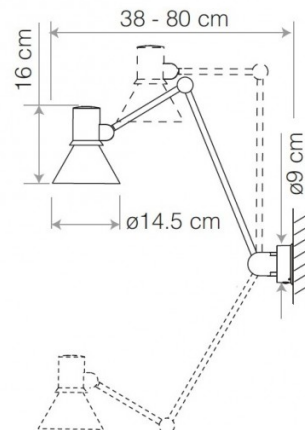

## PRODUCT SPECIFICATION

**Light Source:** 1 x max 6W E27 LED (included)

**IP Code:** 20

**Dimming:** Integrated on/off switch on the product

**Dimensions:** Ø14.5cm shade  
16cm shade height  
80cm max. reach  
Ø9cm wall base  
250cm cable length