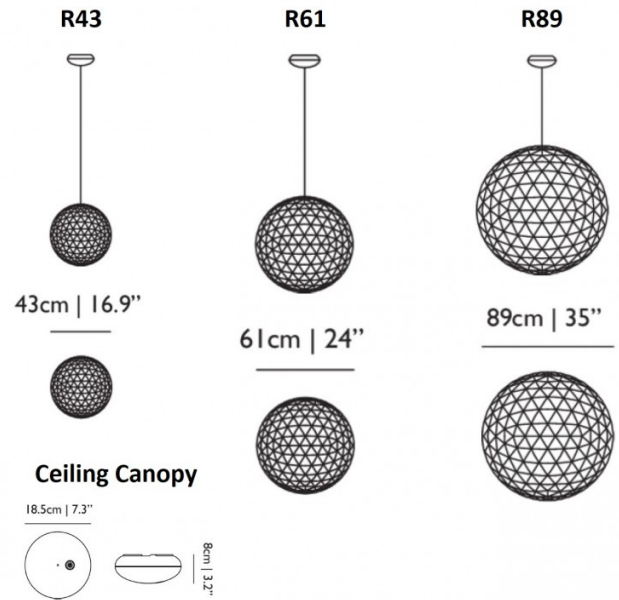

Raimond Puts was also intrigued by prime numbers which is the basis of each size of the Raimond II pendant lamp as R43, R61 and R89 are all prime numbers, representing the diameter of each sphere. This pendant light is a beautiful and mesmerising fixture, with the LED lights twinkling like stars in the night sky. Suitable for many interiors, you can use this pendant lamp as a main light in small spaces or in multiple in larger spaces for an atmospheric and warm glow.

The Raimond II LED pendant is also available in larger sizes, the R127, R163 and the R199. Please [contact us](#) for more info.

Please note that these lights are not dimmable via standard mains phase dimming. However, a Moooi wireless dimming switch is available to purchase separately which enables you to dim your Raimond II fitting without the need for additional wiring. The Wireless switch comes with a dimmable module that is fitted inside the ceiling canopy of your Moooi Raimond II. You can then use the switch to dim your Moooi Raimond II. Please [contact us](#) for further information and prices.

PRODUCT SPECIFICATION

Light Source: R43 - 17W, 2500K, 664 Lumens
R61 - 29W, 2500K, 1134 Lumens
R89 - 40W, 2500K, 1744 Lumens

IP Code: 20

Dimming: Dimmable via Dali and Push to make dimming systems. Please consult your electrician, additional wiring may be required on site.

Also dimmable via a Moooi wireless dimming switch, purchased separately. Please contact us.

Dimensions: R43 - Ø43cm
R61 - Ø61cm
R89 - Ø89cm

Ceiling Canopy: Ø18.5cm
Cable Length: 250cm

For all sales and technical enquiries, please contact: