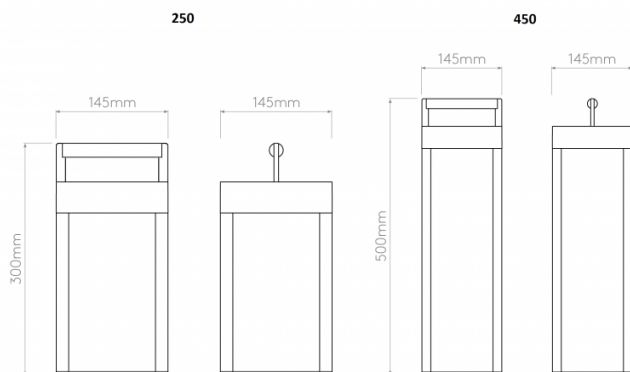

IP Code: 44

Dimming: Integrated dimmer on the product

Dimensions:

250:

14.5cm width

30cm height

14.5cm depth

450:

14.5cm width

50cm height

14.5cm depth

David
Village
Lighting

For all sales and technical enquiries,
please contact:

+44 (0)114 263 4266

info@davidvillagelighting.co.uk

www.davidvillagelighting.co.uk