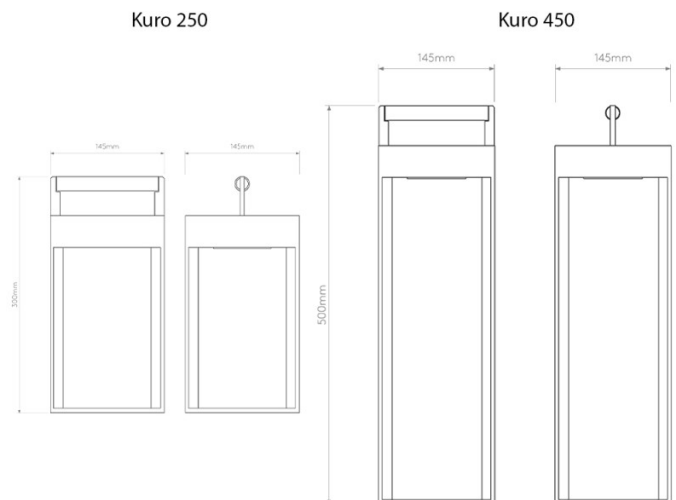

PRODUCT SPECIFICATION

Light Source: 1.3W, 2700K, 145 Lumens

IP Code: 44

Dimming: Integrated dimmer on the product.

Dimensions: 250:
Width: 14.5cm
Height: 30cm
Depth: 14.5cm

450:
Width: 14.5cm
Height: 50cm
Depth: 14.5cm