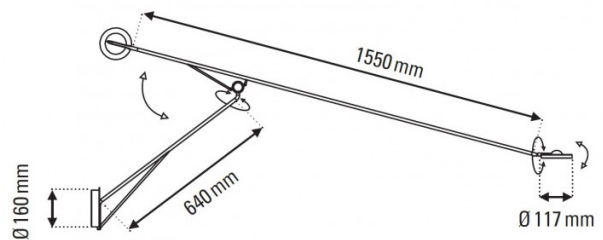

PRODUCT SPECIFICATION

- Light Source:** 4.45W, 2700K, 4500 lumens
- IP Code:** 20
- Dimming:** Integrated dimmer on the product
- Dimensions:** Ø11.7cm shade
155cm arm length
64cm base arm length
Ø16cm wall base