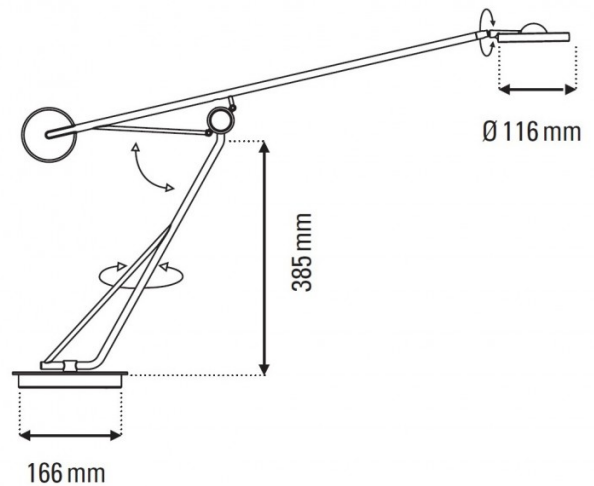

## PRODUCT SPECIFICATION

**Light Source:** 3W, 2700K, 3000 lumens

**IP Code:** 20

**Dimming:** In line on/off switch included on cable

**Dimensions:** Ø11.6cm shade  
38.5cm base height  
Ø16.6cm base  
300cm cable length