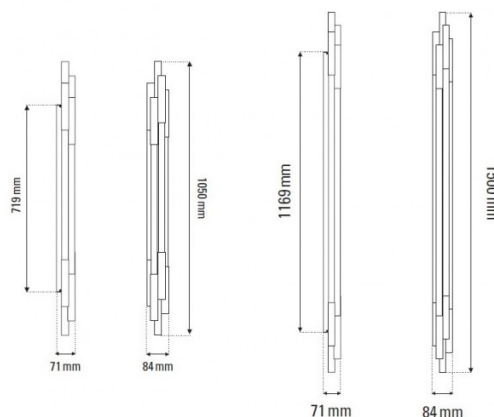

The ORG wall lamp can be used in many settings, whether you want to install horizontally or vertically, as a handy light, to line corridors or create atmosphere in a large room. The ORG has an integrated LED light source to produce an efficient glow which also spreads evenly as the source is concealed and diffused. Available in 2 sizes, the smaller ORG W 1050 and the larger ORG W 1500, you can mix and match versions to create variety and you could pair with other lights from the series for a coherent lighting design.

## PRODUCT SPECIFICATION

**Light Source:** **ORG W 1050** - 12W, 2700K, 1200 lumens  
**ORG W 1500** - 17W, 2700K, 1700 lumens

**IP Code:** 20

**Dimming:** Dimmable via Triac dimming

**Dimensions:** **ORG W 1050:**  
8.4cm width  
105cm height  
7.1cm depth  
71.9cm wall base height

**ORG W 1500:**  
8.4cm width  
150cm height  
7.1cm depth  
116.9cm wall base height

ORG W 1050

ORG W 1500

**For all sales and technical enquiries, please contact:**

+44 (0)114 263 4266

[info@davidvillagelighting.co.uk](mailto:info@davidvillagelighting.co.uk)