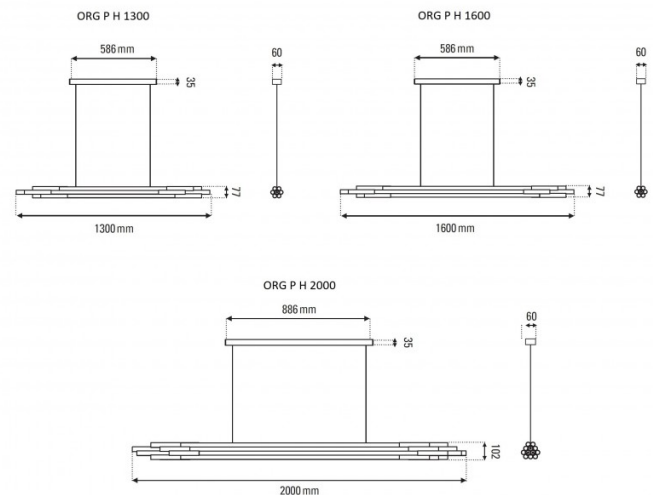

DCW éditions ORG P Horizontal LED Pendant

LA10401/H

SOURCE: <https://www.davidvillagelighting.co.uk/product/DCW-ditions-ORG-P-Horizontal-LED-Pendant/10000008>

PRODUCT DESCRIPTION

Designer: Sebastian Summa

ORG P Horizontal LED Pendant Light by DCW éditions

Inspired by science fiction and astronomy, designer Sebastian Summa has created the [DCW éditions ORG collection](#), a beautiful range that resembles shooting stars. The ORG Horizontal pendant is made from opal glass and metal, consisting of multiple tubes combined together to produce a multi-layered and graphic silhouette.

The opal white and brass colour combination creates a sophisticated and elegant look, perfect for use in many settings, whether at home or in a professional space. The ORG Horizontal suspension comes in 3 sizes, the ORG P H 1300, the ORG P H 1600 and the ORG P H 2000 with the numbers representing the width of each pendant light. A poetic and magical pendant lamp, the ORG Horizontal will look gorgeous in your interior and will provide a diffused, inviting glow.

PRODUCT SPECIFICATION

Light Source: **ORG P H 1300** - 17W, 2700K, 1700 lumens
ORG P H 1600 - 22W, 2700K, 2200 lumens
ORG P H 2000 - 27W, 2700K, 2700 lumens

IP Code: 20

Dimming: Dimmable via Triac dimming

Dimensions: **ORG P H 1300:**
130cm width
7.7cm height
58.6cm ceiling canopy width

ORG P H 1600:
160cm width
7.7cm height
58.6cm ceiling canopy width

ORG P H 2000:
200cm width
10.2cm height
88.6cm ceiling canopy width

300cm cable length