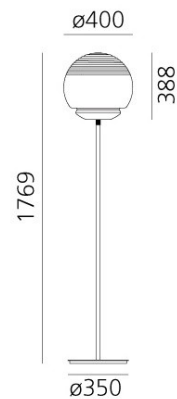

### Artemide Vitruvio Floor Lamp

Designed by Atelier Oi, the Vitruvio Floor Lamp is a refined luminaire that merges mechanical intelligence with ornamental design. The lamp is crafted through an ingenious mechanism inspired by the art of clockmaking, resulting in a metal frame that opens and supports the glass sphere. The blown glass shade features embossed horizontal stripes to reduce glare from the light source within.

## PRODUCT SPECIFICATION

**Light Source:** 1 x Max 21W E27 LED (Excluded)

**IP Code:** 20

**Dimming:** In line dimmer included on cable.

**Dimensions:** Shade: Ø40cm  
Shade Height: 38.8cm  
Height: 176.9cm  
Base: Ø35cm